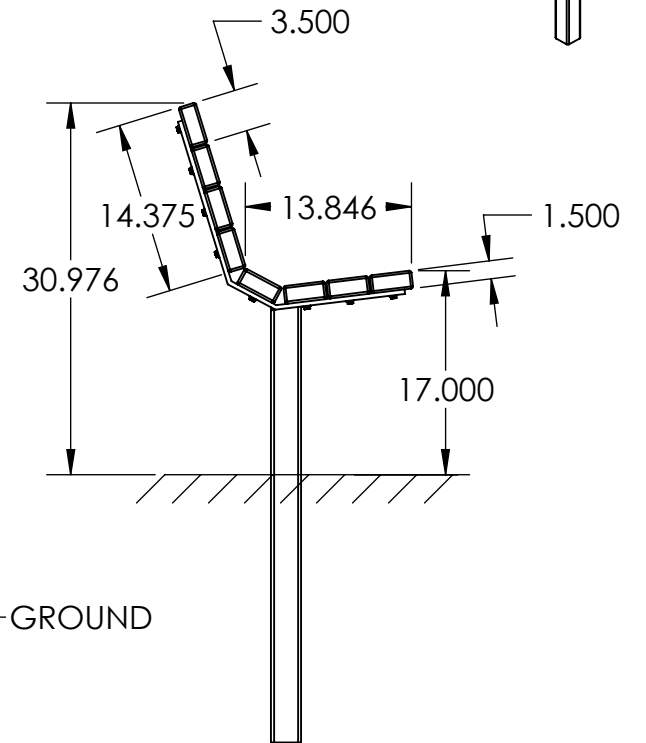

BENCH SPECIFICATIONS BC1335

TOP

CONSTRUCTION MATERIALS:
Recycled Plastic, Powder Coated Steel
HARDWARE:
Stainless Steel

SET POSTS 24 TO 26 INCHES INTO GROUND

ALL DIMENSIONS SHOWN IN INCHES