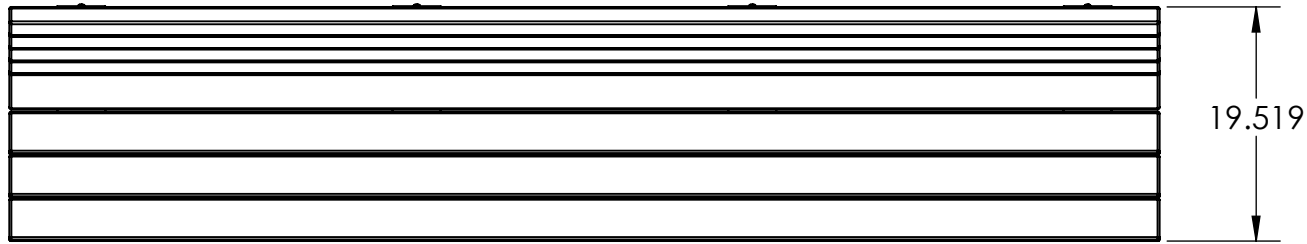

BENCH SPECIFICATIONS BC1335

TOP

CONSTRUCTION MATERIALS:
Recycled Plastic, Powder Coated Steel
HARDWARE:
Stainless Steel

SET POSTS 24 TO 26 INCHES INTO GROUND

ALL DIMENSIONS SHOWN IN INCHES