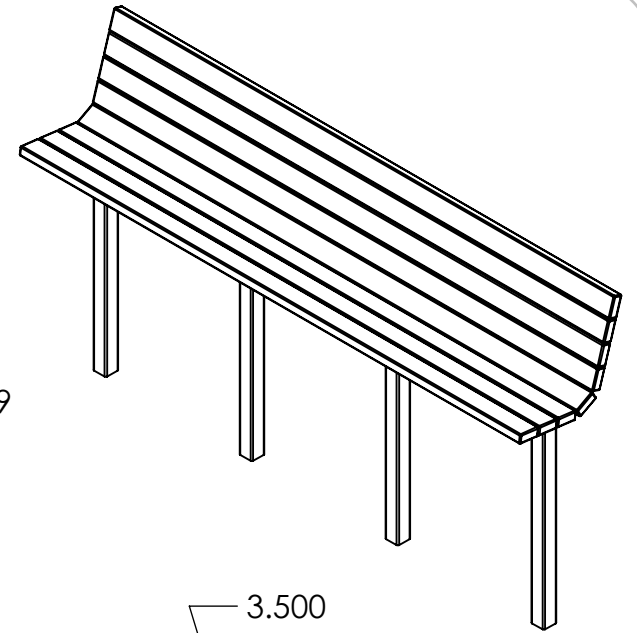

BENCH SPECIFICATIONS BC1335

TOP

CONSTRUCTION MATERIALS:
Recycled Plastic, Powder Coated Steel
HARDWARE:
Stainless Steel

SET POSTS 24 TO 26 INCHES INTO GROUND

ALL DIMENSIONS SHOWN IN INCHES