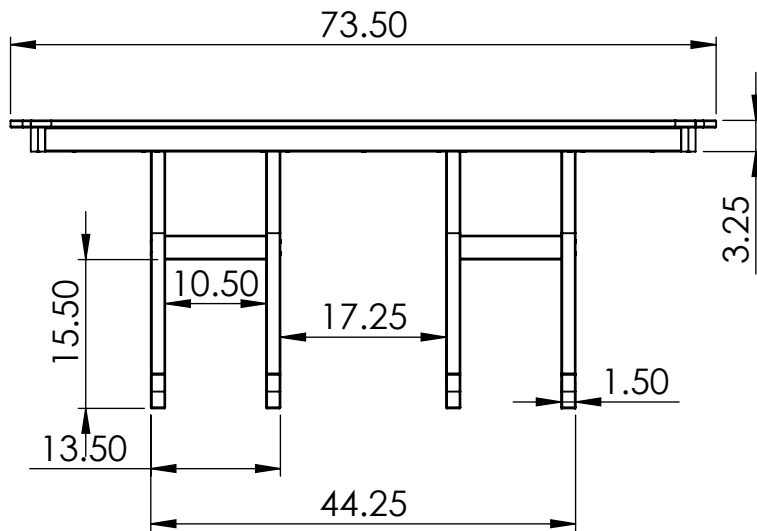

TABLE SPECIFICATIONS

CF1255 REV# 2
7-12-2017

CONSTRUCTION MATERIALS:
Recycled Plastic
HARDWARE:
Stainless Steel

ALL DIMENSIONS SHOWN IN INCHES