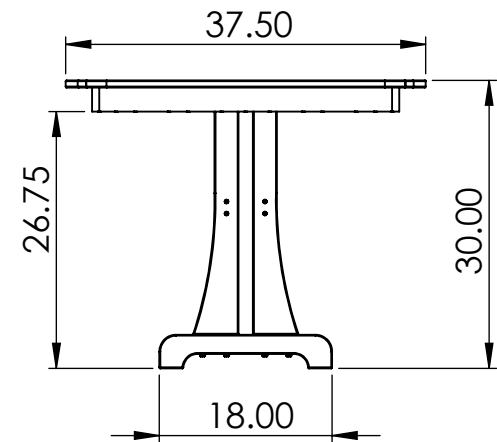

TABLE SPECIFICATIONS

CF1255 REV# 2
7-12-2017

CONSTRUCTION MATERIALS:
Recycled Plastic
HARDWARE:
Stainless Steel

ALL DIMENSIONS SHOWN IN INCHES