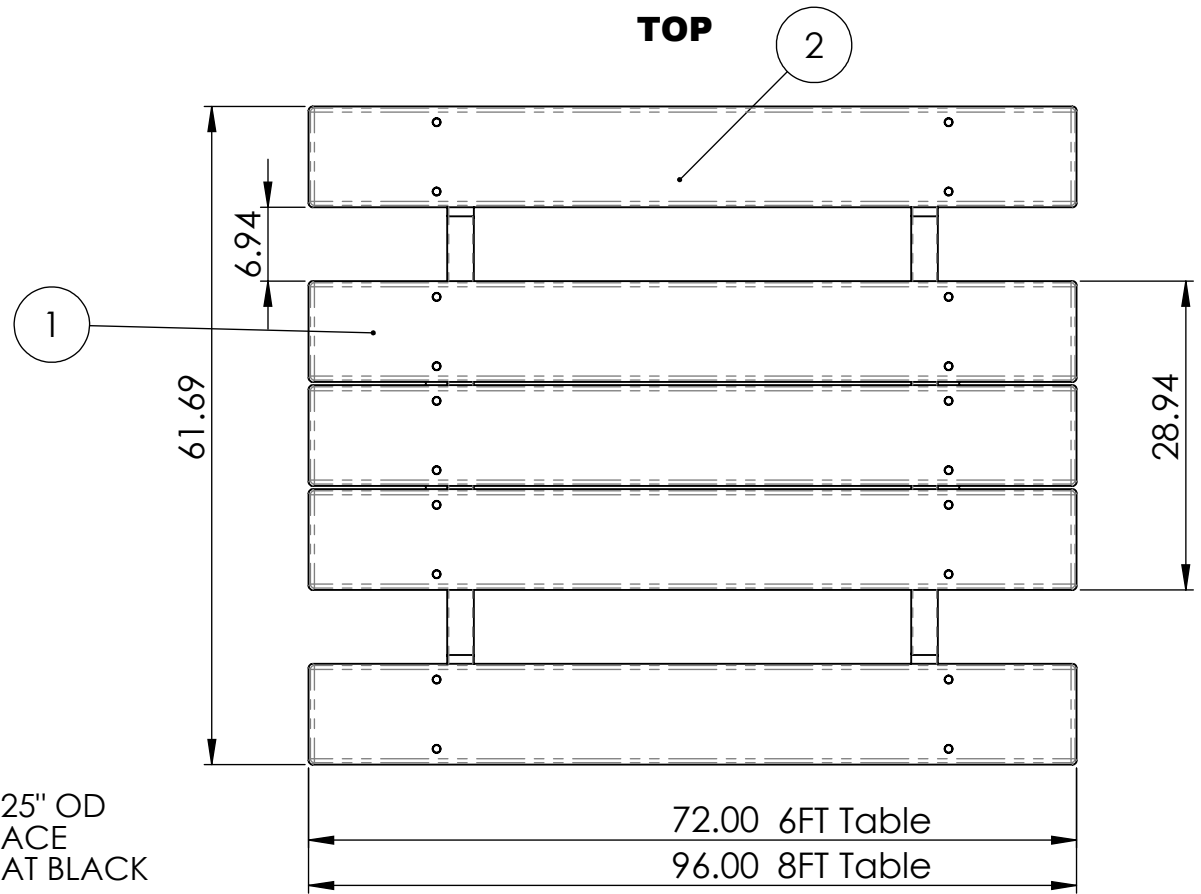

# Walk-Thru Table Specifications

## BM1430 - BM1435

ALL DIMENSIONS ARE SHOWN IN INCHES

# Walk-Thru Table Specifications BM1430 - BM1435

① SIDE PROFILE DETAILS

② SEAT DETAILS

③ ASSEMBLY DETAIL

ALL DIMENSIONS ARE SHOWN IN INCHES

HARDWARE: ZINC PLATED  
CONSTRUCTION MATERIALS: POWDER COATED METAL, PLASTIC