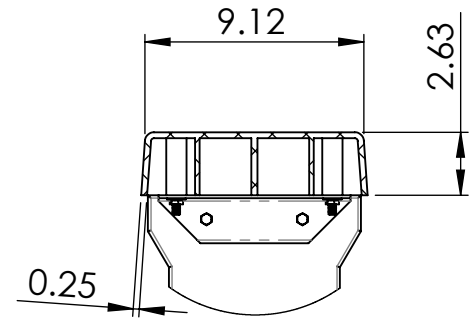

## BM1430 - BM1435

ALL DIMENSIONS ARE SHOWN IN INCHES

# Walk-Thru Table Specifications BM1430 - BM1435

① SIDE PROFILE DETAILS

② SEAT DETAILS

③ ASSEMBLY DETAIL

ALL DIMENSIONS ARE SHOWN IN INCHES

HARDWARE: ZINC PLATED  
CONSTRUCTION MATERIALS: POWDER COATED METAL, PLASTIC