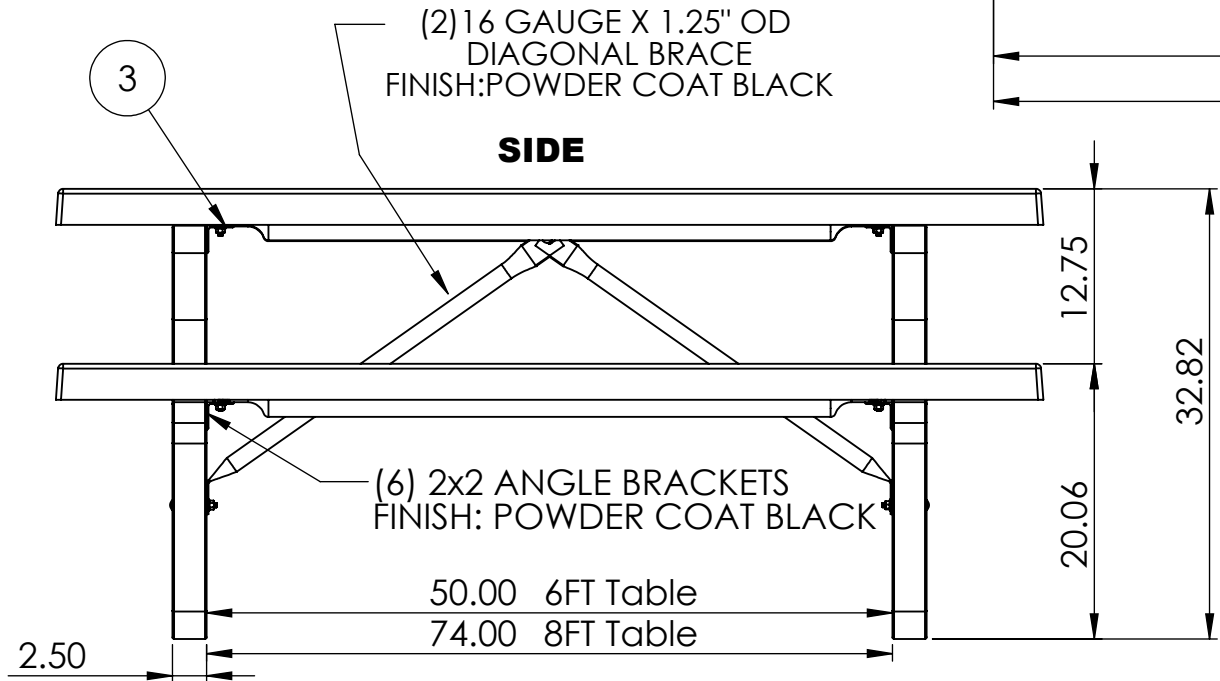

# Walk-Thru Table Specifications

## BM1430 - BM1435

ALL DIMENSIONS ARE SHOWN IN INCHES

# Walk-Thru Table Specifications BM1430 - BM1435

① SIDE PROFILE DETAILS

② SEAT DETAILS

③ ASSEMBLY DETAIL

ALL DIMENSIONS ARE SHOWN IN INCHES

HARDWARE: ZINC PLATED  
CONSTRUCTION MATERIALS: POWDER COATED METAL, PLASTIC