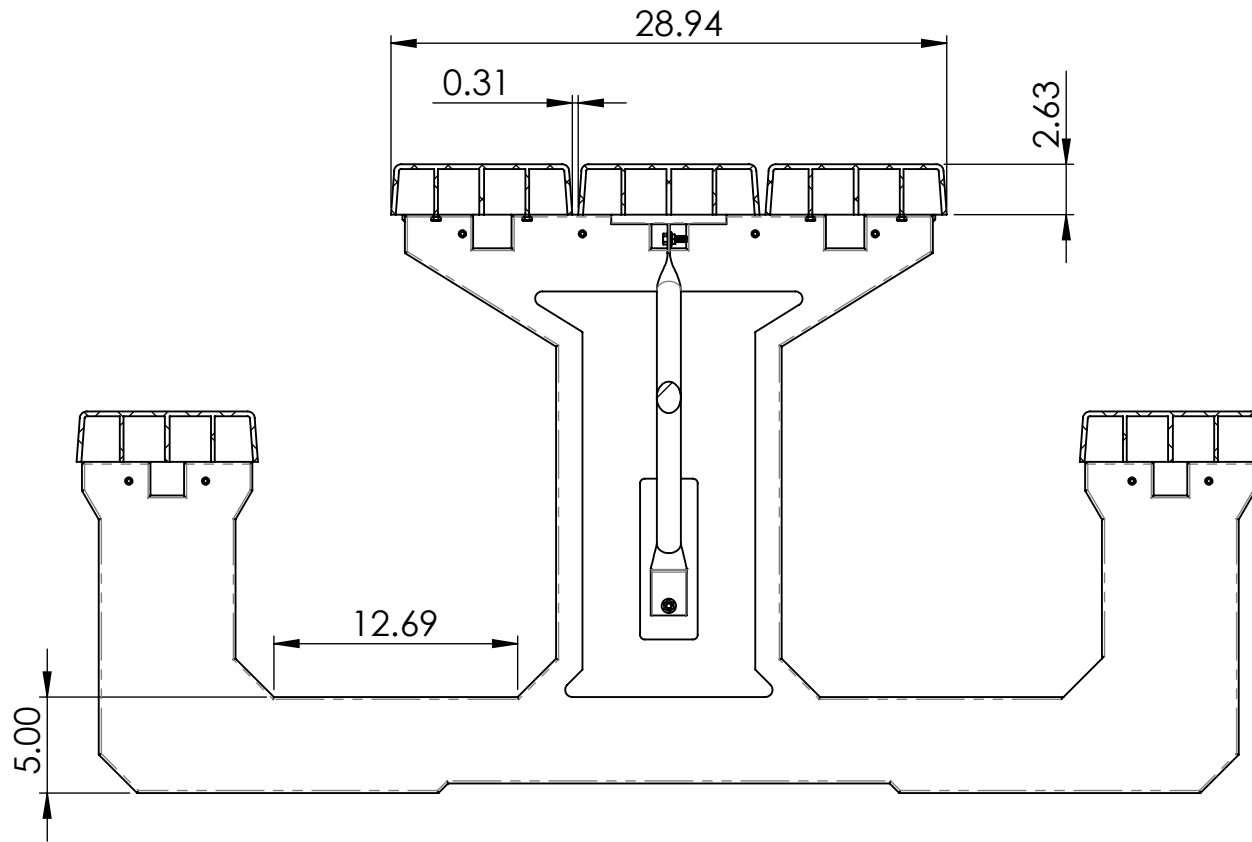

# Walk-Thru Table Specifications

## BM1430 - BM1435

ALL DIMENSIONS ARE SHOWN IN INCHES

# Walk-Thru Table Specifications BM1430 - BM1435

① SIDE PROFILE DETAILS

② SEAT DETAILS

③ ASSEMBLY DETAIL

ALL DIMENSIONS ARE SHOWN IN INCHES

HARDWARE: ZINC PLATED  
CONSTRUCTION MATERIALS: POWDER COATED METAL, PLASTIC