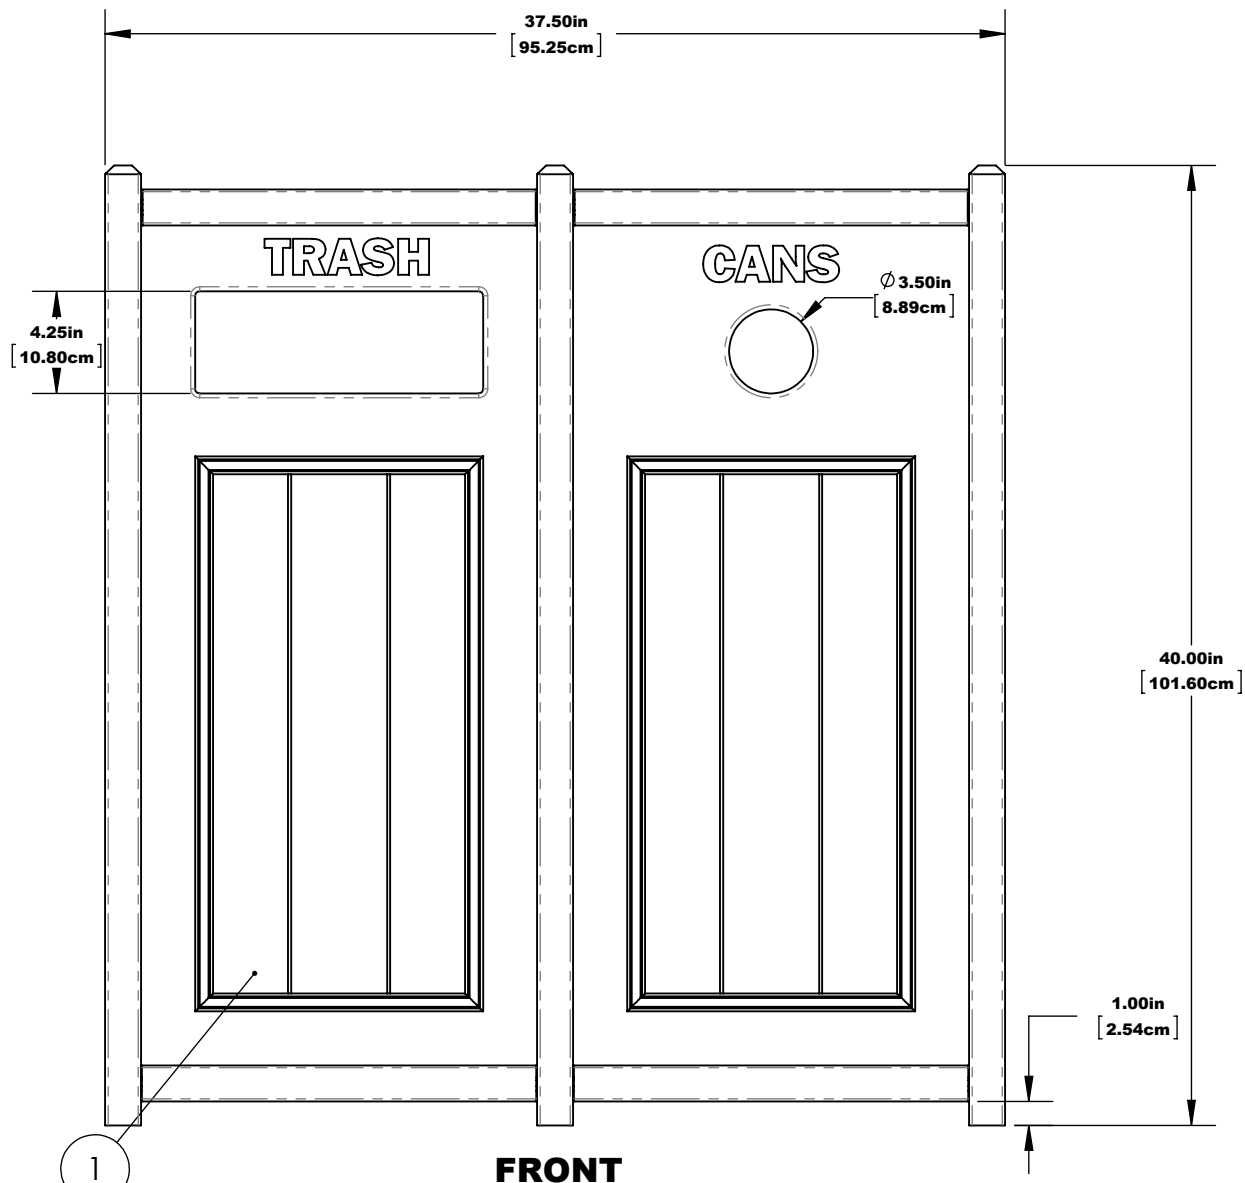

TWO 33 GALLON SIDE LOAD RECYCLING CONTAINER

TWO 33 GALLON SIDE LOAD RECYCLING CONTAINER

LOCATION OF 1.5" ENGRAVED MESSAGE
*HOLE OPENING IS DETERMINED BY
ENGRAVED MESSAGE.

1

CUSTOM ENGRAVED PANEL DETAILS

HARDWARE: STAINLESS STEEL
MATERIAL: RECYCLED PLASTIC