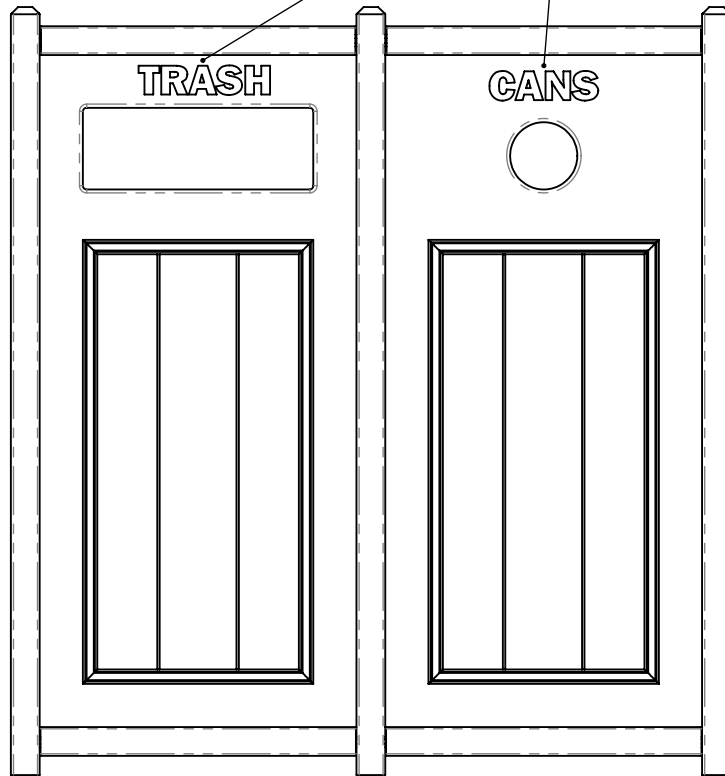

TWO 33 GALLON SIDE LOAD RECYCLING CONTAINER

TWO 33 GALLON SIDE LOAD RECYCLING CONTAINER

LOCATION OF 1.5" ENGRAVED MESSAGE
*HOLE OPENING IS DETERMINED BY
ENGRAVED MESSAGE.

1

CUSTOM ENGRAVED PANEL DETAILS

HARDWARE: STAINLESS STEEL
MATERIAL: RECYCLED PLASTIC