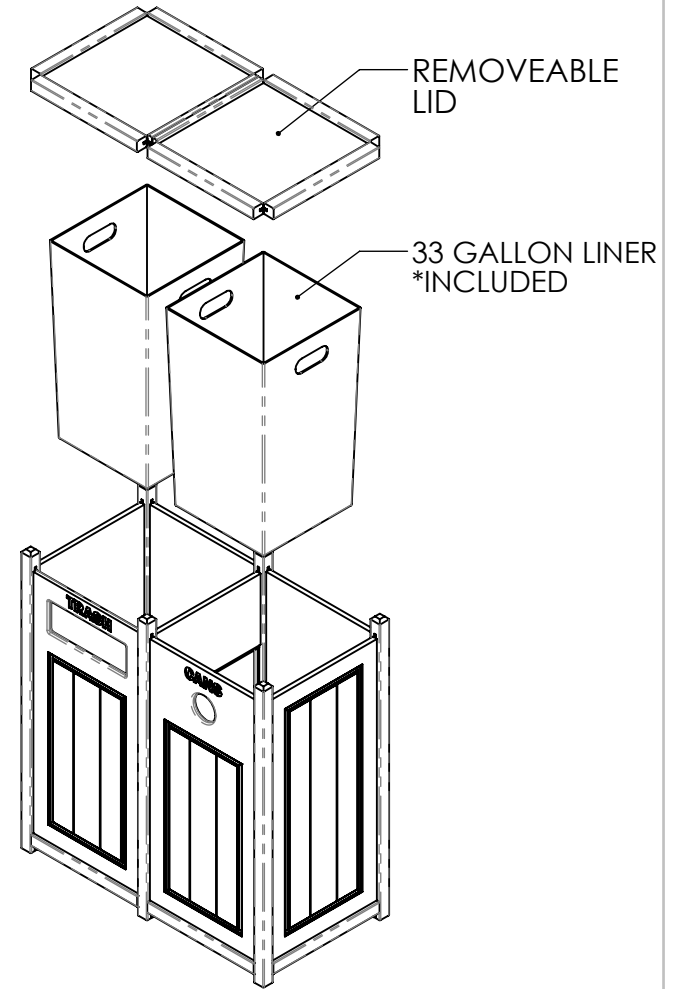

TWO 33 GALLON SIDE LOAD RECYCLING CONTAINER

TWO 33 GALLON SIDE LOAD RECYCLING CONTAINER

LOCATION OF 1.5" ENGRAVED MESSAGE
*HOLE OPENING IS DETERMINED BY
ENGRAVED MESSAGE.

1

CUSTOM ENGRAVED PANEL DETAILS

HARDWARE: STAINLESS STEEL
MATERIAL: RECYCLED PLASTIC