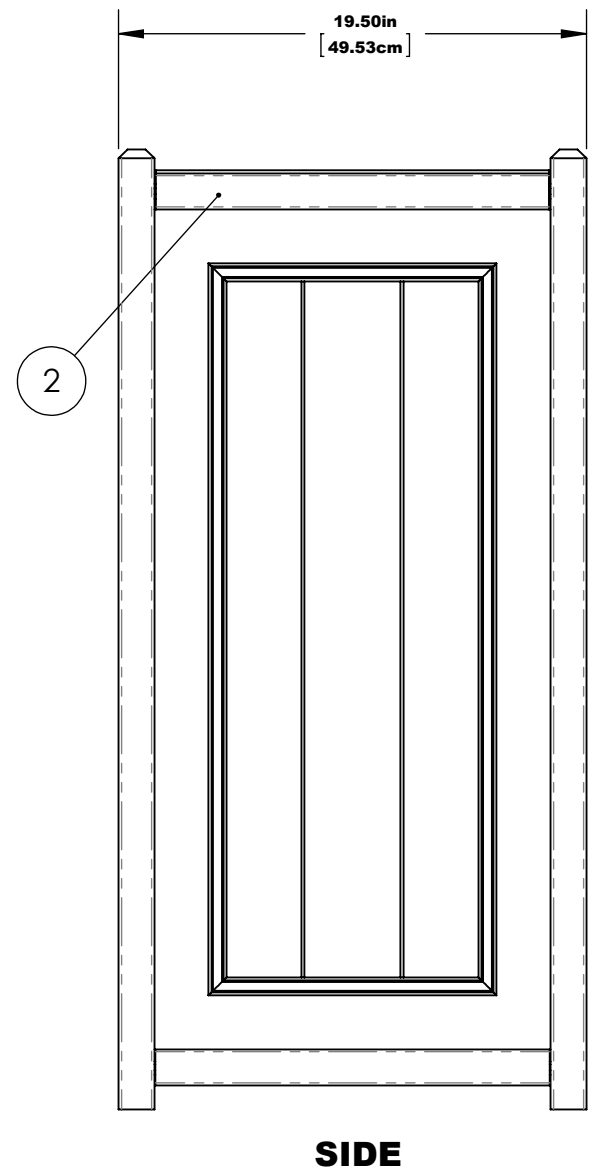

TWO 33 GALLON SIDE LOAD RECYCLING CONTAINER

TWO 33 GALLON SIDE LOAD RECYCLING CONTAINER

LOCATION OF 1.5" ENGRAVED MESSAGE
*HOLE OPENING IS DETERMINED BY
ENGRAVED MESSAGE.

1

CUSTOM ENGRAVED PANEL DETAILS

HARDWARE: STAINLESS STEEL
MATERIAL: RECYCLED PLASTIC