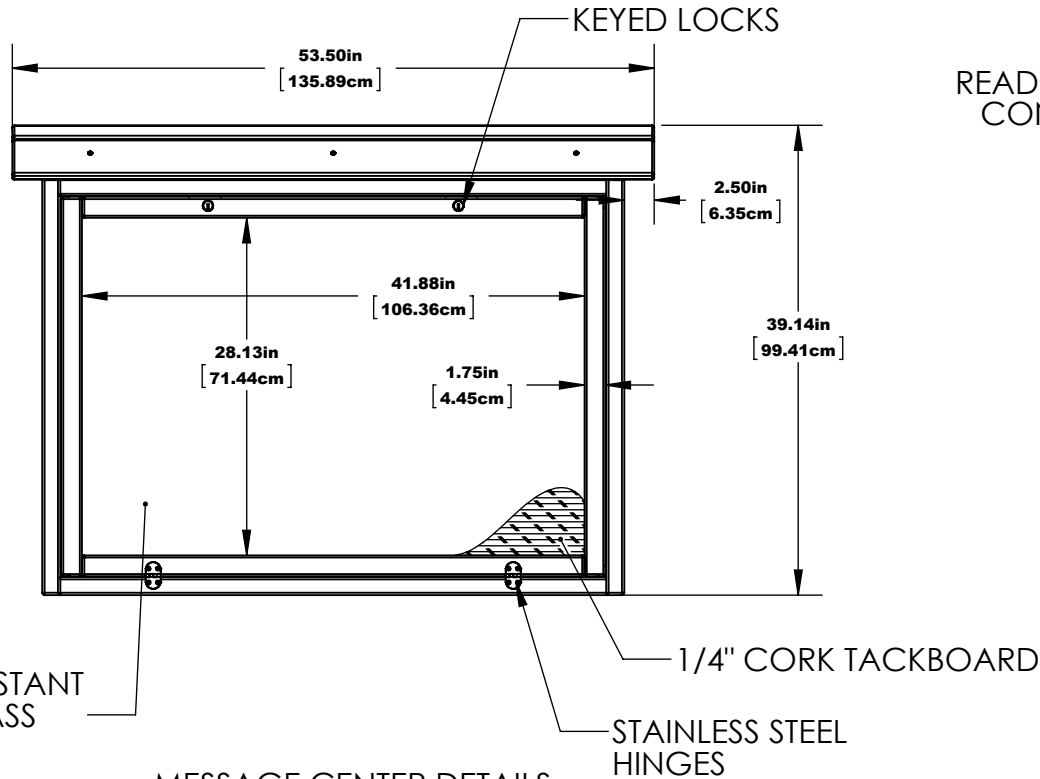

LARGE HORIZONTAL MESSAGE CENTER INGROUND MOUNT

FRONT

SIDE

NOTE:
CHECK LOCAL CODES FOR
FROST DEPTH IN YOUR AREA

LARGE HORIZONTAL MESSAGE CENTER INGROUND MOUNT

NOTE:
CHECK LOCAL CODES FOR
FROST DEPTH IN YOUR AREA

1 MESSAGE CENTER DETAILS

2 MOUNTING DETAILS

3 MESSAGE CENTER DEPTH DETAILS

HARDWARE: STAINLESS STEEL
MATERIAL: RECYCLED PLASTIC, ACRYLIC, 1/4" CORK