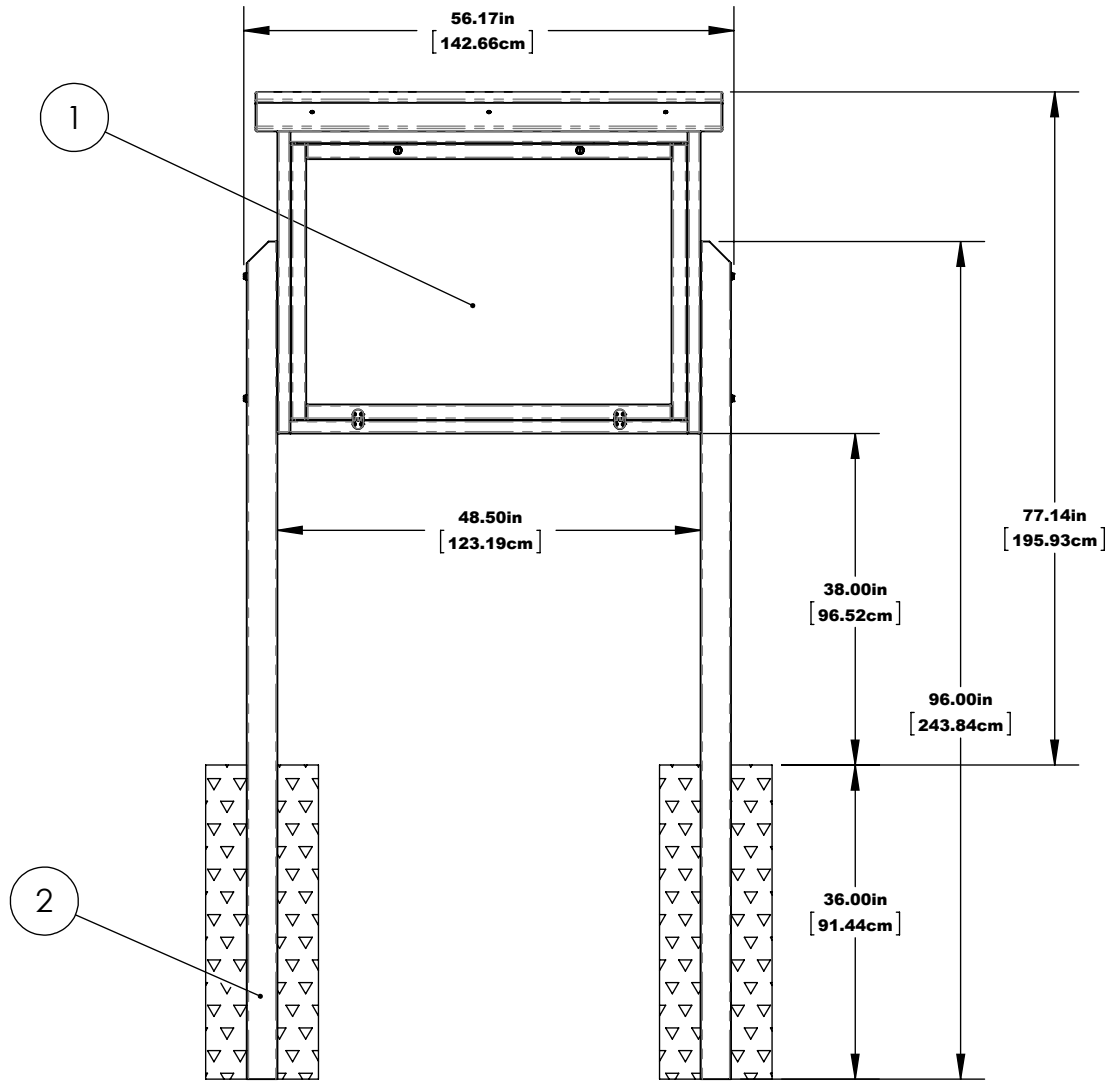

LARGE HORIZONTAL MESSAGE CENTER INGROUND MOUNT

FRONT

SIDE

NOTE:
CHECK LOCAL CODES FOR
FROST DEPTH IN YOUR AREA

LARGE HORIZONTAL MESSAGE CENTER INGROUND MOUNT

NOTE:
CHECK LOCAL CODES FOR
FROST DEPTH IN YOUR AREA

1 MESSAGE CENTER DETAILS

2 MOUNTING DETAILS

3 MESSAGE CENTER DEPTH DETAILS

HARDWARE: STAINLESS STEEL
MATERIAL: RECYCLED PLASTIC, ACRYLIC, 1/4" CORK