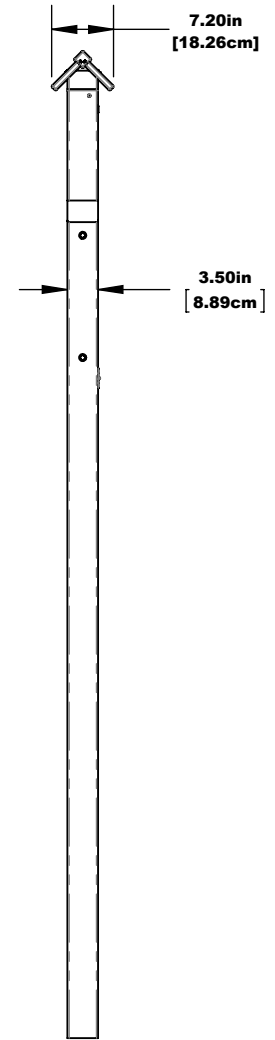

LARGE HORIZONTAL MESSAGE CENTER INGROUND MOUNT

FRONT

SIDE

NOTE:
CHECK LOCAL CODES FOR
FROST DEPTH IN YOUR AREA

LARGE HORIZONTAL MESSAGE CENTER INGROUND MOUNT

NOTE:
CHECK LOCAL CODES FOR
FROST DEPTH IN YOUR AREA

1 MESSAGE CENTER DETAILS

2 MOUNTING DETAILS

3 MESSAGE CENTER DEPTH DETAILS

HARDWARE: STAINLESS STEEL
MATERIAL: RECYCLED PLASTIC, ACRYLIC, 1/4" CORK