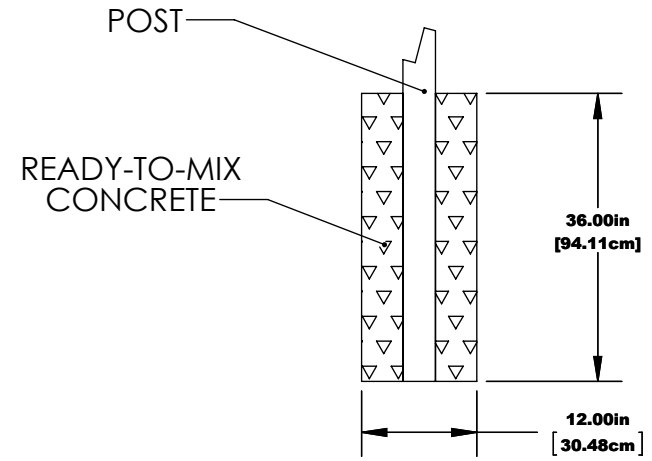

LARGE HORIZONTAL MESSAGE CENTER INGROUND MOUNT

FRONT

SIDE

NOTE:
CHECK LOCAL CODES FOR
FROST DEPTH IN YOUR AREA

LARGE HORIZONTAL MESSAGE CENTER INGROUND MOUNT

NOTE:
CHECK LOCAL CODES FOR
FROST DEPTH IN YOUR AREA

1 MESSAGE CENTER DETAILS

2 MOUNTING DETAILS

3 MESSAGE CENTER DEPTH DETAILS

HARDWARE: STAINLESS STEEL
MATERIAL: RECYCLED PLASTIC, ACRYLIC, 1/4" CORK