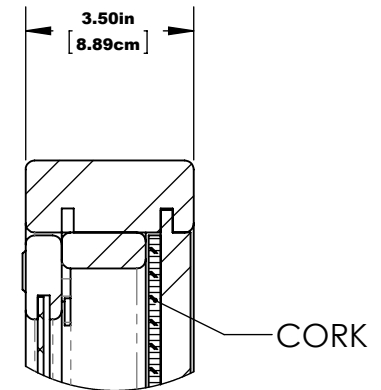

LARGE HORIZONTAL MESSAGE CENTER INGROUND MOUNT

FRONT

SIDE

NOTE:
CHECK LOCAL CODES FOR
FROST DEPTH IN YOUR AREA

LARGE HORIZONTAL MESSAGE CENTER INGROUND MOUNT

NOTE:
CHECK LOCAL CODES FOR
FROST DEPTH IN YOUR AREA

1 MESSAGE CENTER DETAILS

2 MOUNTING DETAILS

3 MESSAGE CENTER DEPTH DETAILS

HARDWARE: STAINLESS STEEL
MATERIAL: RECYCLED PLASTIC, ACRYLIC, 1/4" CORK