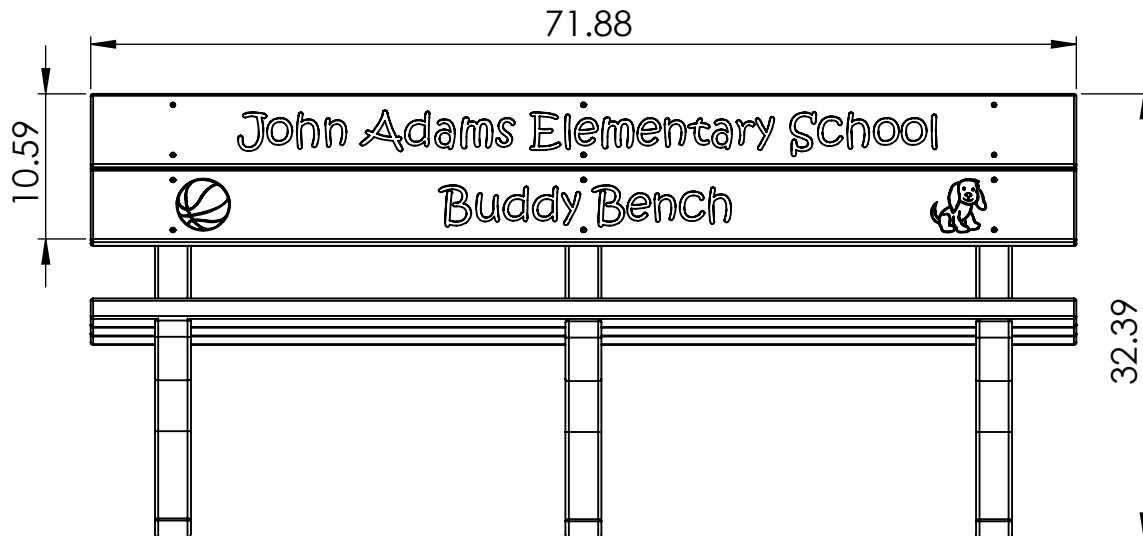

BENCH SPECIFICATIONS

BC1551

REV# 2
1/22/2017

TOP

FRONT

SIDE

CONSTRUCTION MATERIALS:
Recycled Plastic
HARDWARE:
Stainless Steel

ALL DIMENSIONS ARE SHOWN IN INCHES