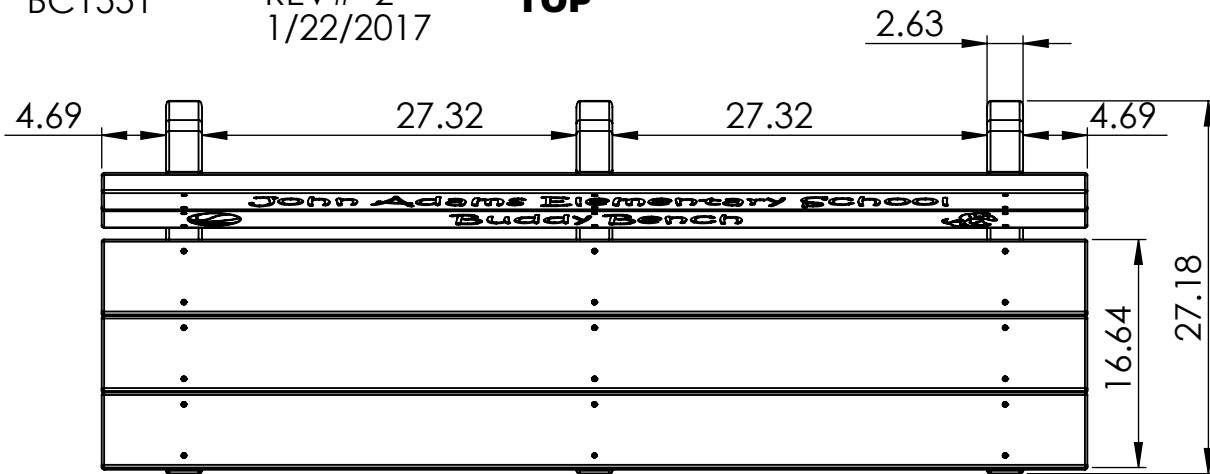

BENCH SPECIFICATIONS

BC1551

REV# 2
1/22/2017

TOP

FRONT

SIDE

CONSTRUCTION MATERIALS:
Recycled Plastic
HARDWARE:
Stainless Steel

ALL DIMENSIONS ARE SHOWN IN INCHES