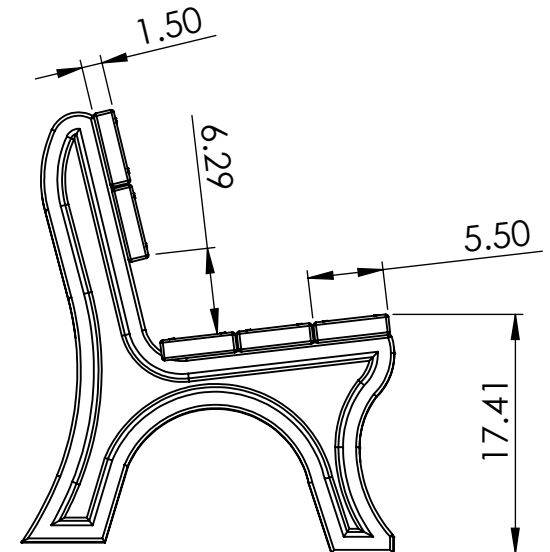

BENCH SPECIFICATIONS

BC1551

REV# 2
1/22/2017

TOP

FRONT

SIDE

CONSTRUCTION MATERIALS:
Recycled Plastic
HARDWARE:
Stainless Steel

ALL DIMENSIONS ARE SHOWN IN INCHES