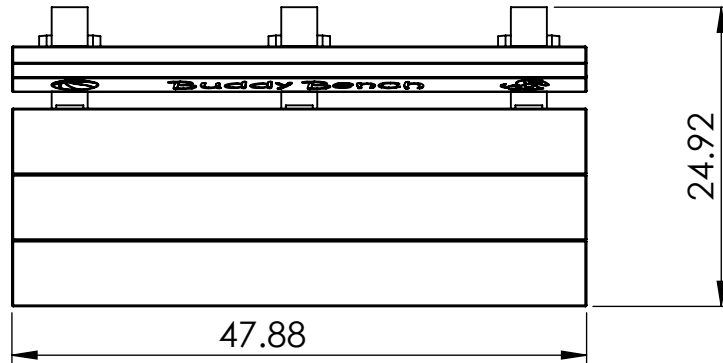

BENCH SPECIFICATIONS

REV# 1
2/7/2017

BC1555

TOP

FRONT

SIDE

CONSTRUCTION MATERIALS:
Recycled Plastic
HARDWARE:
Stainless Steel

ALL DIMENSIONS ARE SHOWN IN INCHES