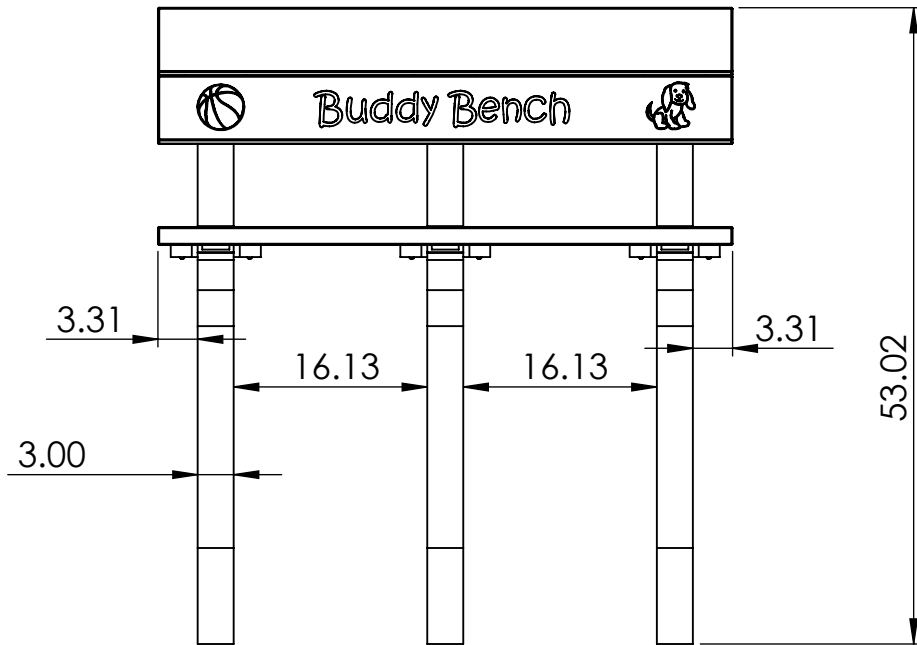

BENCH SPECIFICATIONS

REV# 1
2/7/2017

BC1555

TOP

FRONT

SIDE

CONSTRUCTION MATERIALS:
Recycled Plastic
HARDWARE:
Stainless Steel

ALL DIMENSIONS ARE SHOWN IN INCHES