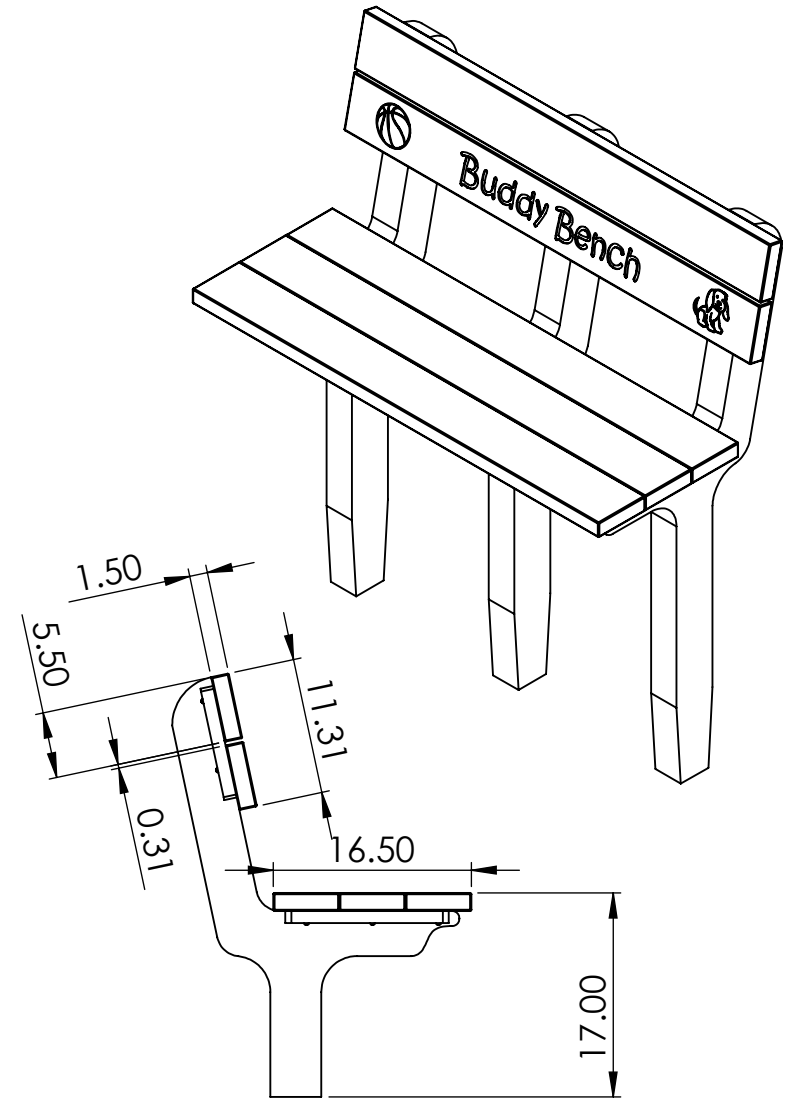

BENCH SPECIFICATIONS

REV# 1
2/7/2017

BC1555

TOP

FRONT

SIDE

CONSTRUCTION MATERIALS:
Recycled Plastic
HARDWARE:
Stainless Steel

ALL DIMENSIONS ARE SHOWN IN INCHES